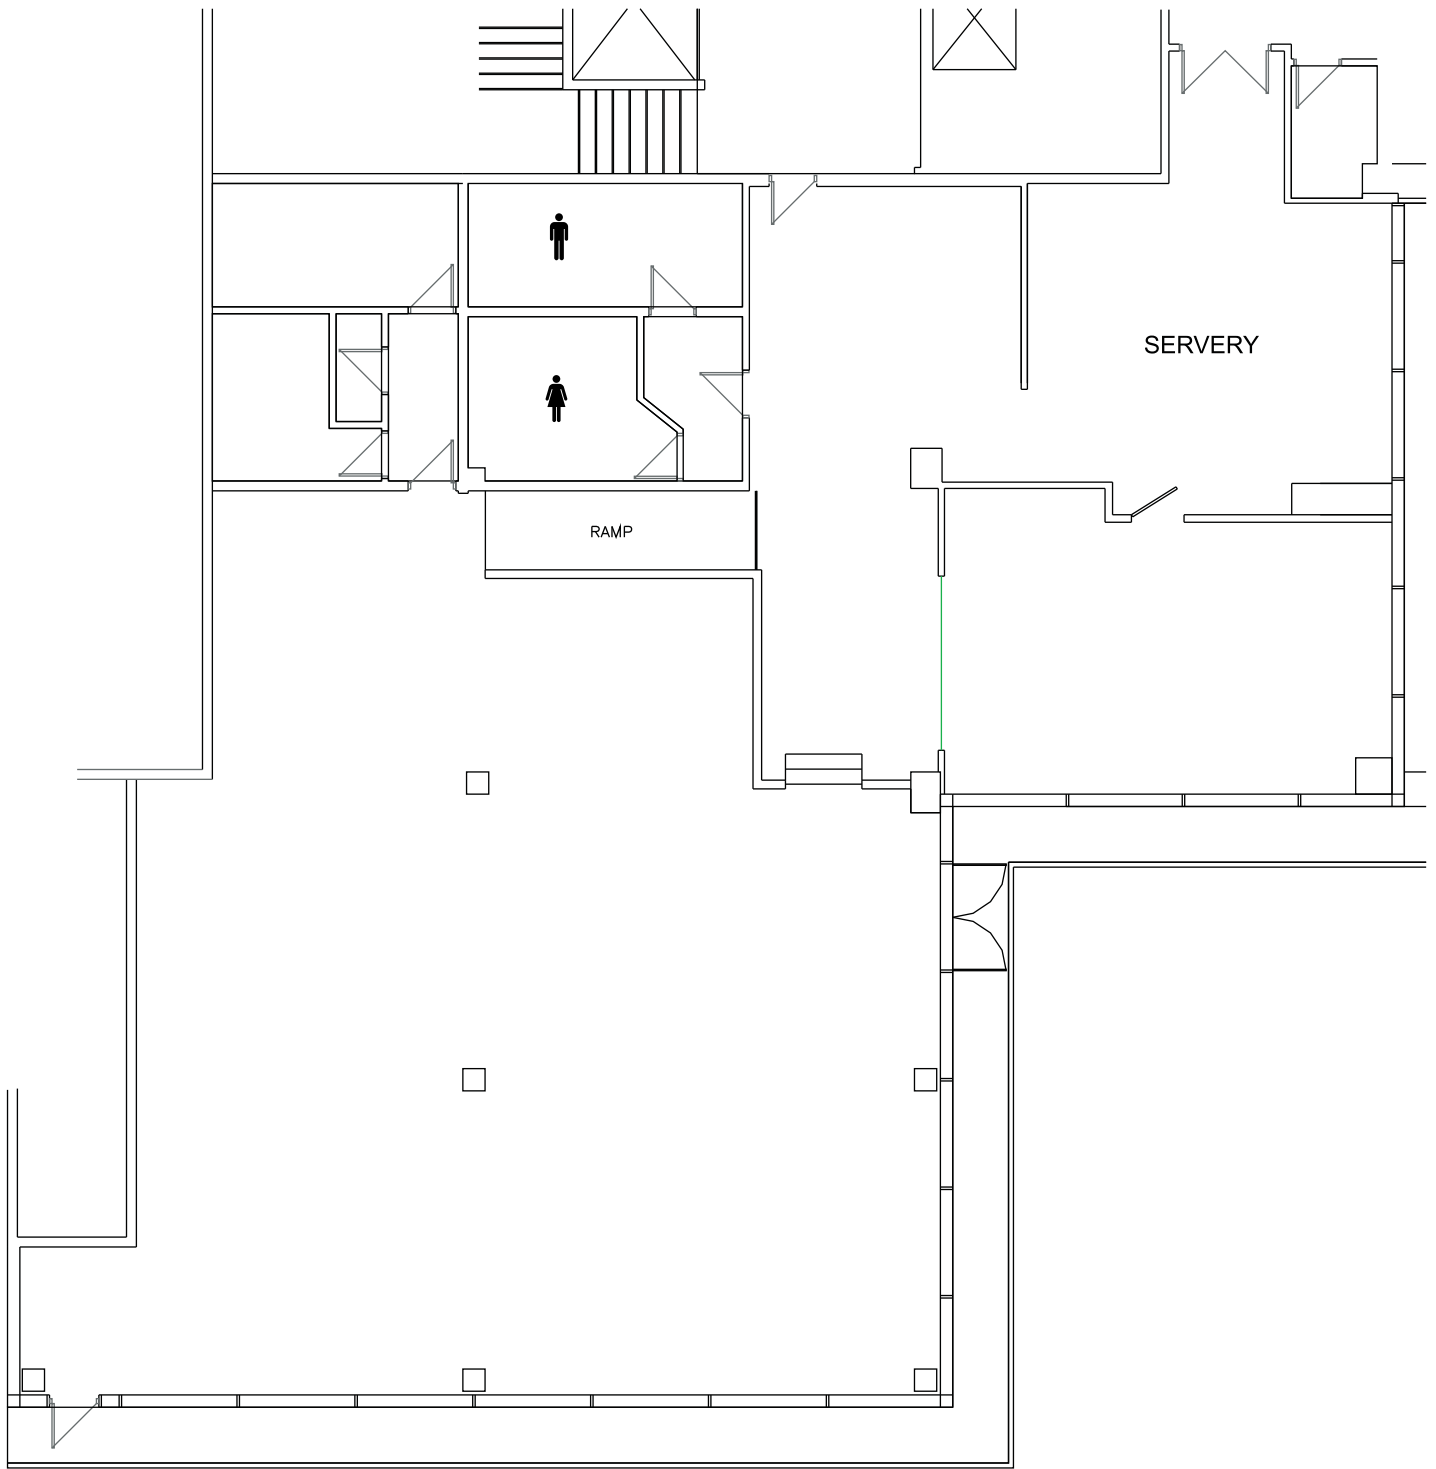

# RIVERVIEW ROOM

HEIGHT	AREA (sq.ft.)	BANQUET	RECEPTION
8'	3,860	130	200